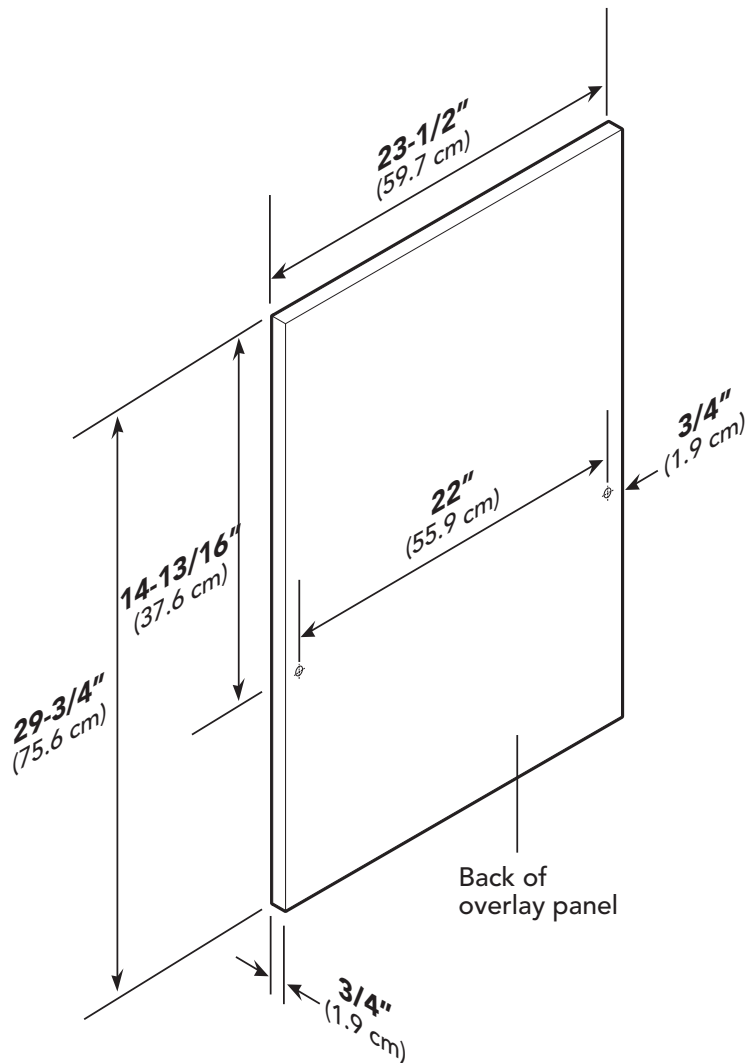

CUSTOM PANEL-KITCHEN CLEANUP

Undercounter 24W. Dishwasher—DFUD042/142

Dimensions & Specifications

CUSTOM PANEL DIMENSIONS

DFUD042/142

Note: Check that the door can be opened at any angle. If it tends to fall down, you may need to adjust the door spring tension.

DFUD042/142	
Overall panel width	23-1/2" (59.7 cm)
Overall panel height	29-3/4" (75.6 cm)
Overall panel depth	3/4" (1.9 cm)
Maximum panel weight	22 lbs. (9.9 kg)